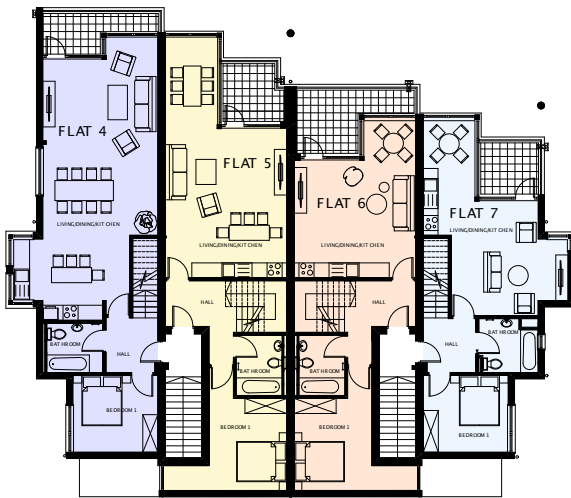

FLOOR PLANS

GROUND FLOOR

APARTMENT DIMENSIONS

Flat 1	Total Floor Area	58m ²
Flat 2	Total Floor Area	89m ²
Flat 3	Total Floor Area	101m ²
Flat 4	Total Floor Area	110m ²
Flat 5	Total Floor Area	127m ²
Flat 6	Total Floor Area	114m ²
Flat 7	Total Floor Area	94m ²

FIRST FLOOR

SECOND FLOOR - MEZZANINE LEVEL

To arrange a viewing or find out more, call 01268 748 429 or visit lakerise.co.uk