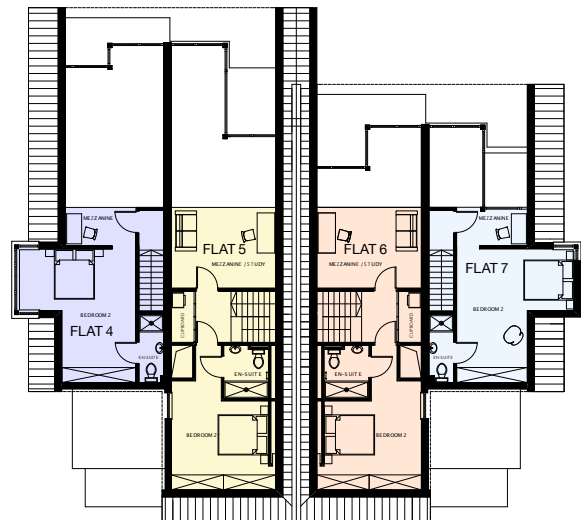

FLOOR PLANS

GROUND FLOOR

APARTMENT DIMENSIONS

Flat 1	Total Floor Area	58m ²
Flat 2	Total Floor Area	89m ²
Flat 3	Total Floor Area	101m ²
Flat 4	Total Floor Area	110m ²
Flat 5	Total Floor Area	127m ²
Flat 6	Total Floor Area	114m ²
Flat 7	Total Floor Area	94m ²

FIRST FLOOR

SECOND FLOOR - MEZZANINE LEVEL

To arrange a viewing or find out more, call 01268 748 429 or visit lakerise.co.uk