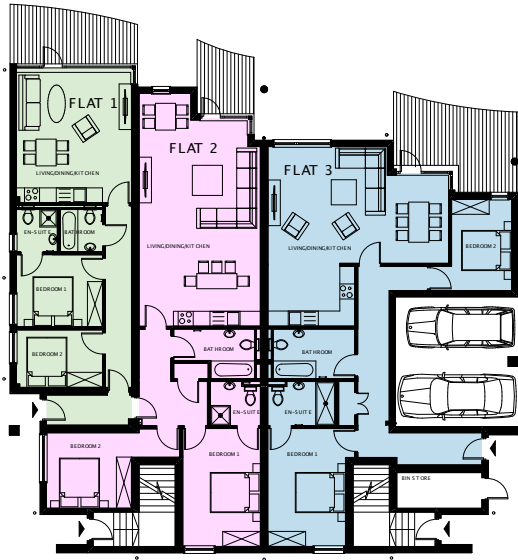

FLOOR PLANS

GROUND FLOOR

APARTMENT DIMENSIONS

Flat 1	Total Floor Area	58m ²
Flat 2	Total Floor Area	89m ²
Flat 3	Total Floor Area	101m ²
Flat 4	Total Floor Area	110m ²
Flat 5	Total Floor Area	127m ²
Flat 6	Total Floor Area	114m ²
Flat 7	Total Floor Area	94m ²

FIRST FLOOR

SECOND FLOOR - MEZZANINE LEVEL

To arrange a viewing or find out more, call 01268 748 429 or visit lakerise.co.uk